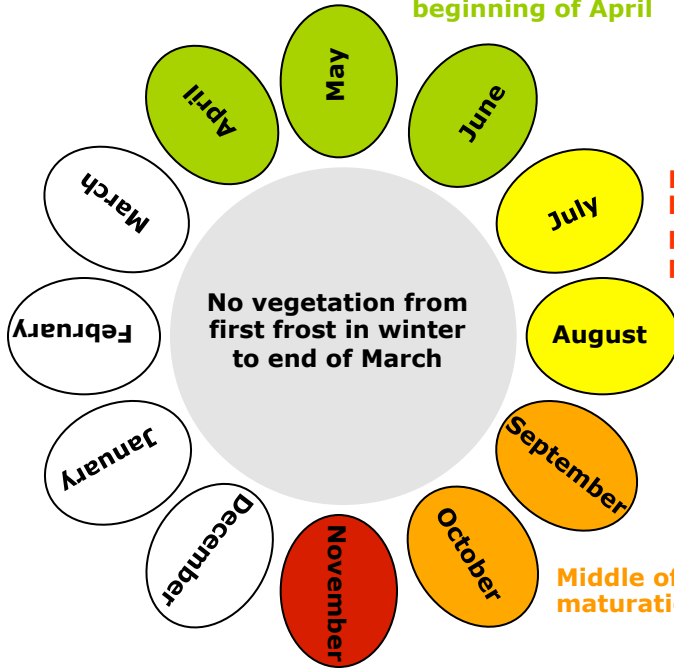

# Life cycle of common ragweed

(*Ambrosia artemisiifolia* L.)

Germination from beginning of April

[www.ragweed.eu](http://www.ragweed.eu)

Middle of July: bloom and production of pollen begins

Middle of August: maturation of seeds

Ragweed does not survive the frost

A service of :